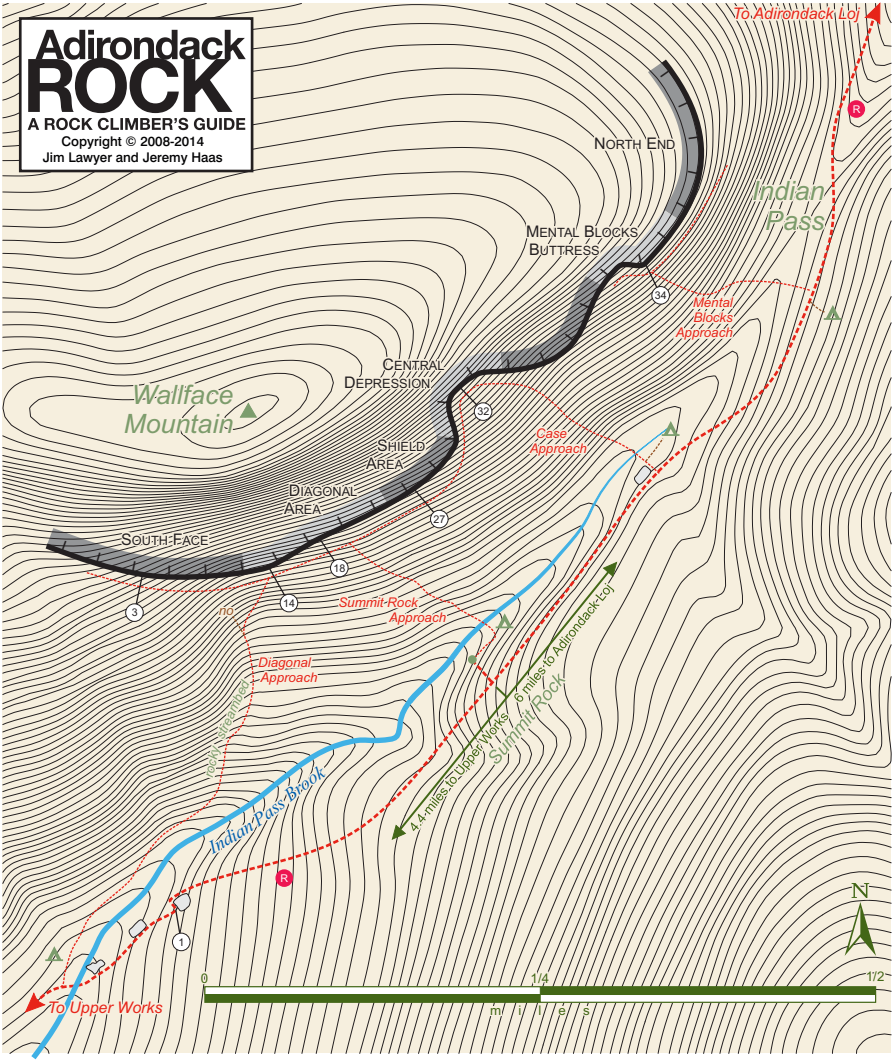

# Adirondack ROCK

A ROCK CLIMBER'S GUIDE

Copyright © 2008-2014

Jim Lawyer and Jeremy Haas

To Adirondack Loj

Wallface Mountain

Indian Pass

NORTH END

MENTAL BLOCKS BUTTRESS

CENTRAL DEPRESSION

SOUTH FACE

DIAGONAL AREA

SHIELD AREA

Summit Rock Approach

Diagonal Approach

Case Approach

Mental Blocks Approach

Indian Pass Brook

Summit Rock

To Upper Works

N

0 1/4 1/2  
m i l e s