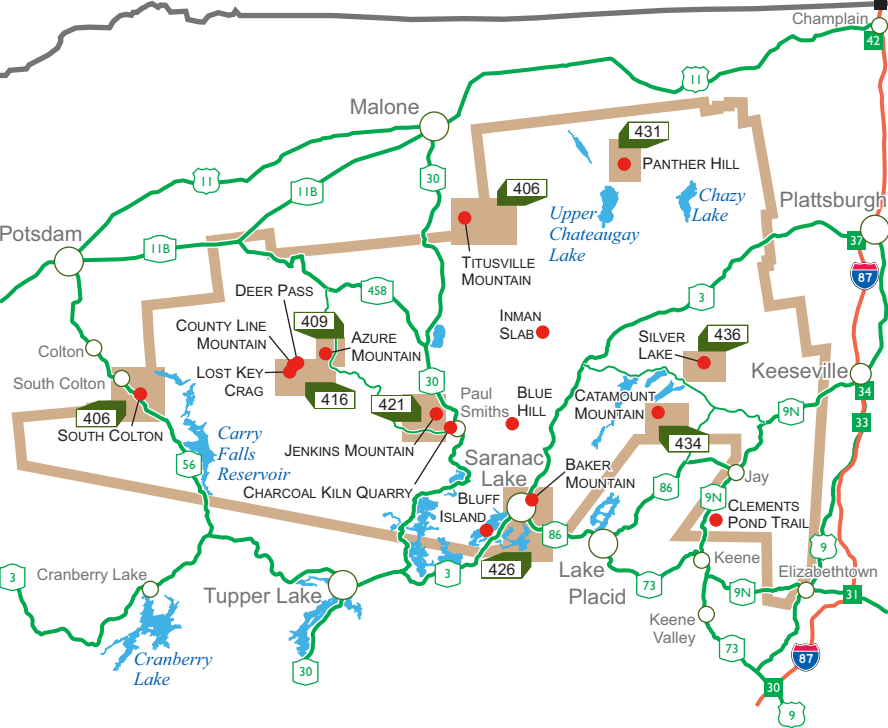

C A N A D A

Border Crossing
Lacolle / Champlain

Champlain

Malone

431

PANTHER HILL

Plattsburgh

Upper
Chateaugay
Lake

Chazy
Lake

Potsdam

DEER PASS

TITUSVILLE
MOUNTAIN

INMAN
SLAB

SILVER
LAKE

Keeseville

Colton

SOUTH COLTON

CARRY FALLS
RESERVOIR

CHARCOAL KILN
QUARRY

BLUFF
ISLAND

426

Lake
Placid

CLEMENTS
POND TRAIL

Keene

Cranberry Lake

Tupper Lake

Cranberry
Lake

Keene
Valley

Elizabethtown

9