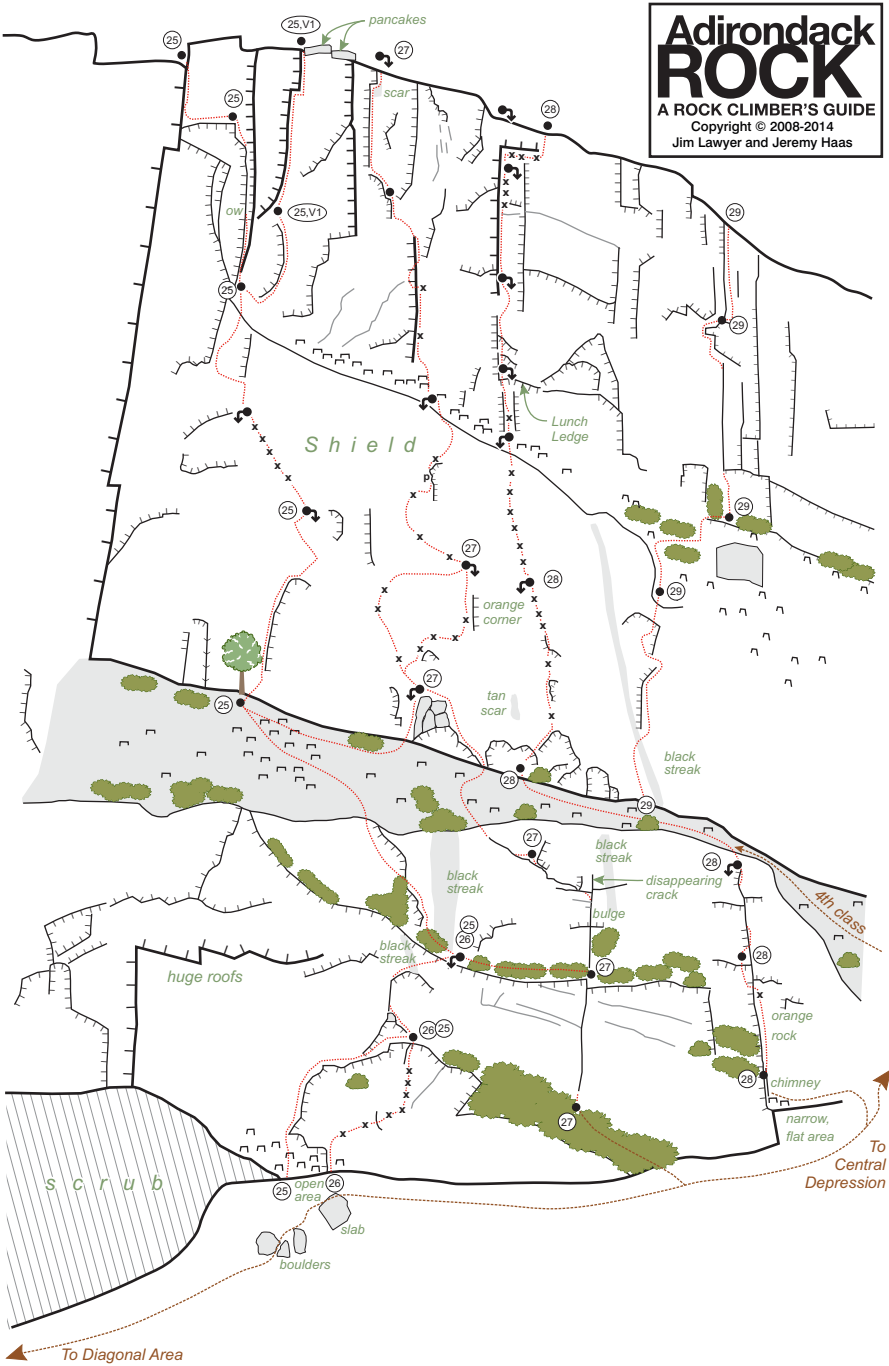

# Adirondack ROCK

A ROCK CLIMBER'S GUIDE  
Copyright © 2008-2014  
Jim Lawyer and Jeremy Haas

To Diagonal Area

To Central Depression